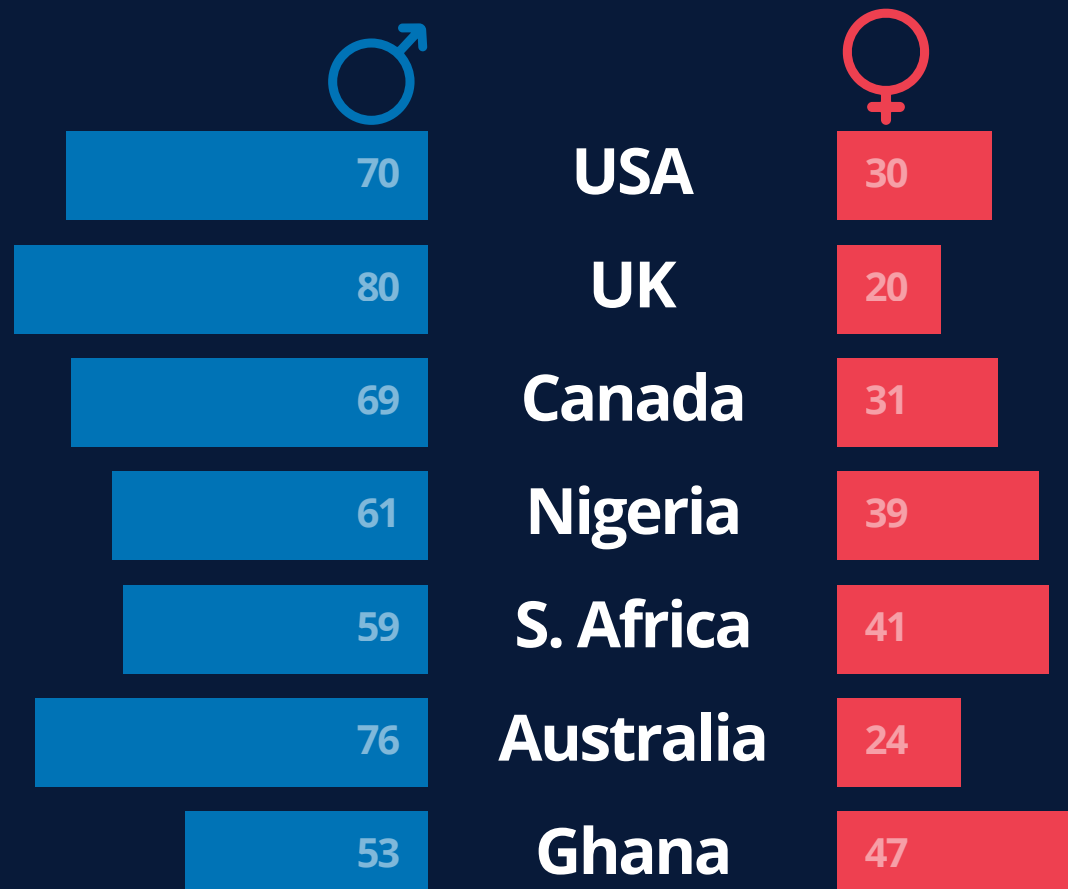

THE INNOVATIVE AD COMPANY

With Valentines Day here we wanted to bring you 5 dating statistics from one of our exclusive membership area traffic partners:

Did you know that Dating Factory's sales jump by 30% on Valentines Day?

Global age ranges of members

Male/Female split English speaking GEOs

Male/Female split Top 5 European countries (excluding UK)

Top 10 GEOs % of gay dating traffic

Find out how to convert with ExoClick's premium members area dating traffic.