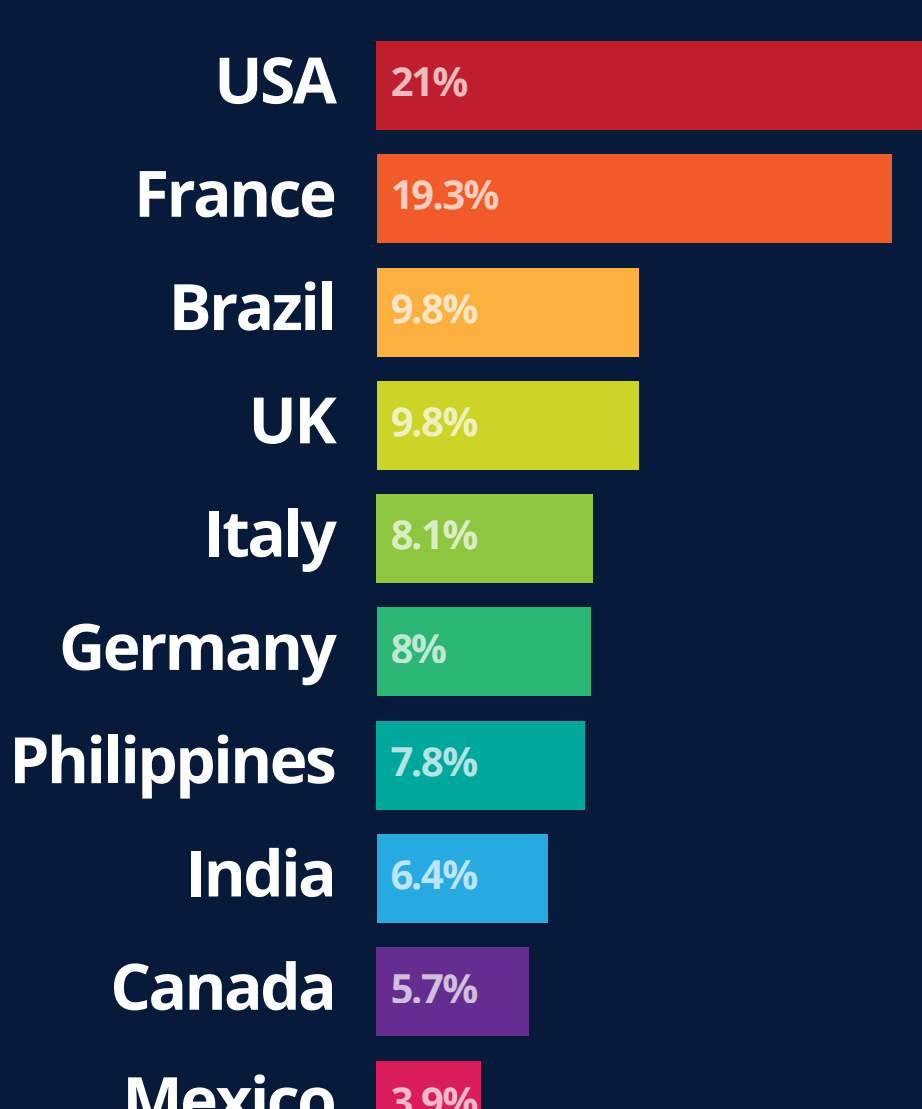

Global age ranges of members

Male/Female split English speaking GEOs

Male/Female split Top 5 European countries (excluding UK)

Top 10 GEOs % of gay dating traffic

Find out how to convert with ExoClick's premium members area dating traffic.