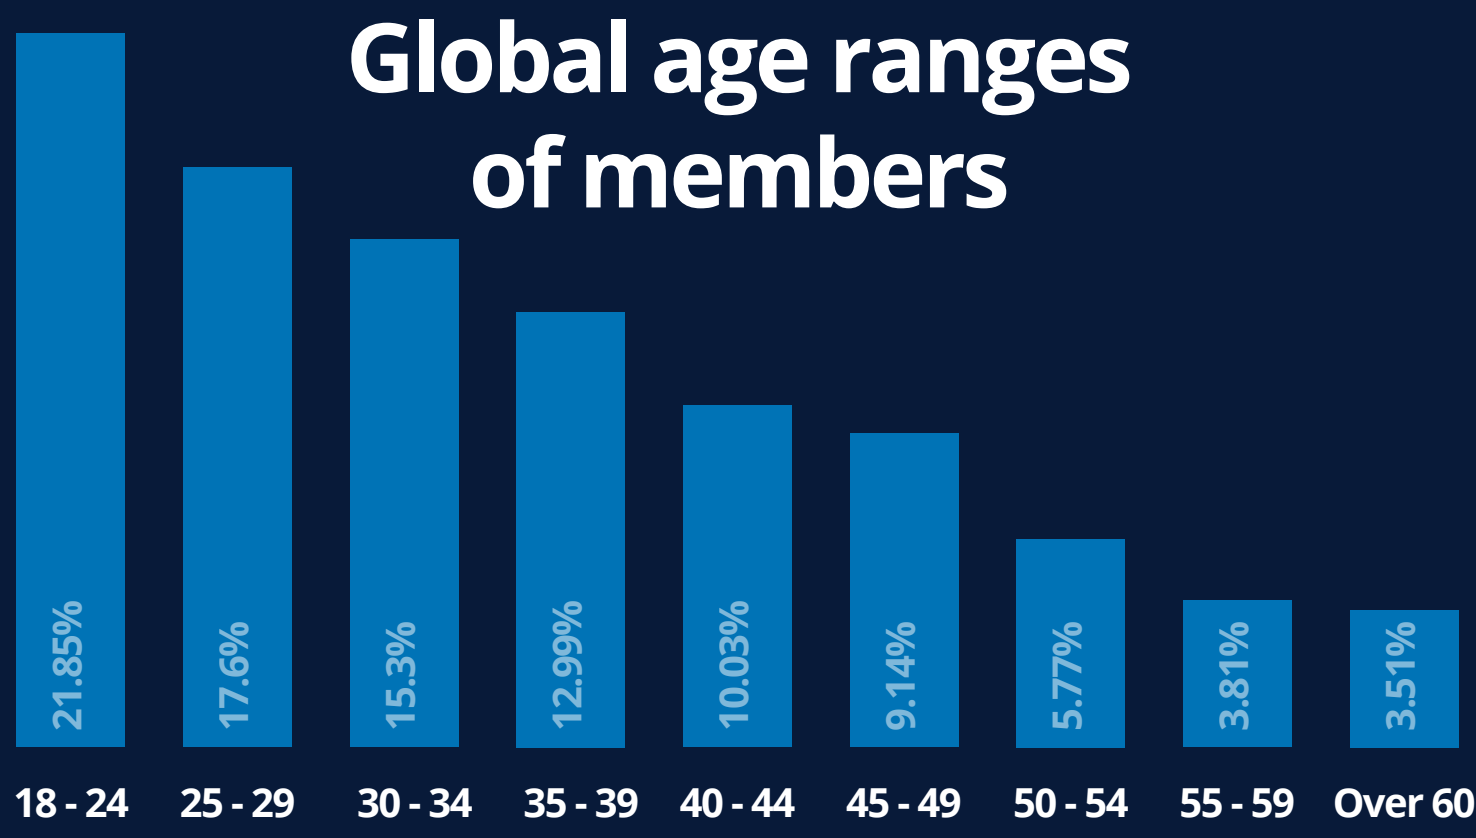

THE INNOVATIVE AD COMPANY

With Valentines Day here we wanted to bring you 5 dating statistics from one of our exclusive membership area traffic partners:

Did you know that Dating Factory's sales jump by 30% on Valentines Day?

Global age ranges of members

Male/Female split English speaking GEOs

Male/Female split Top 5 European countries (excluding UK)

Top 10 GEOs % of gay dating traffic

Find out how to convert with ExoClick's premium members area dating traffic.