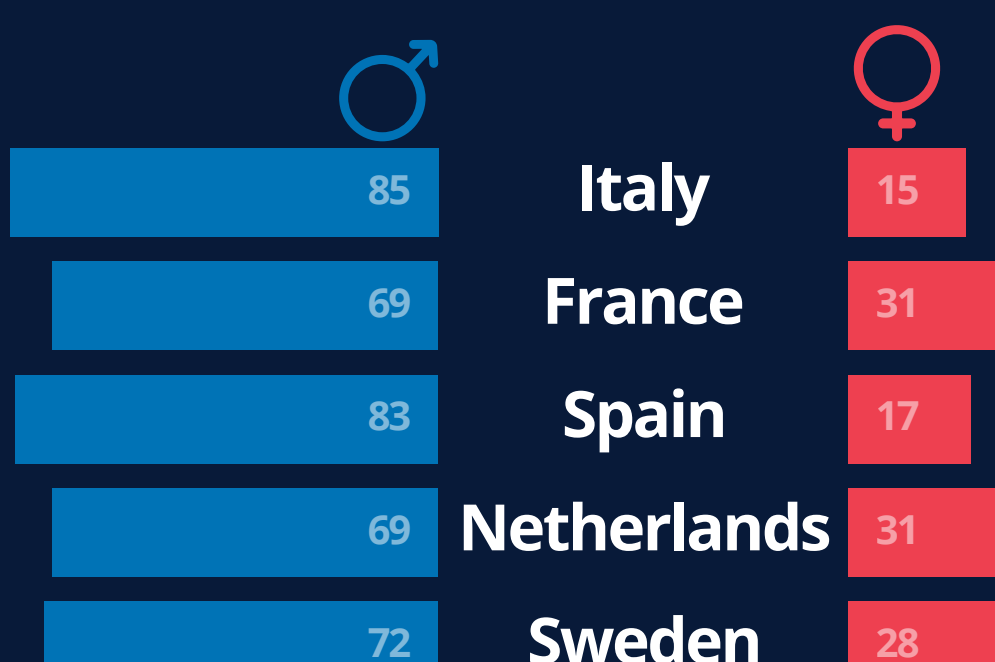

THE INNOVATIVE AD COMPANY

With Valentines Day here we wanted to bring you 5 dating statistics from one of our exclusive membership area traffic partners:

Did you know that Dating Factory's sales jump by 30% on Valentines Day?

Global age ranges of members

Male/Female split English speaking GEOs

Male/Female split Top 5 European countries (excluding UK)

Top 10 GEOs % of gay dating traffic

Find out how to convert with ExoClick's premium members area dating traffic.